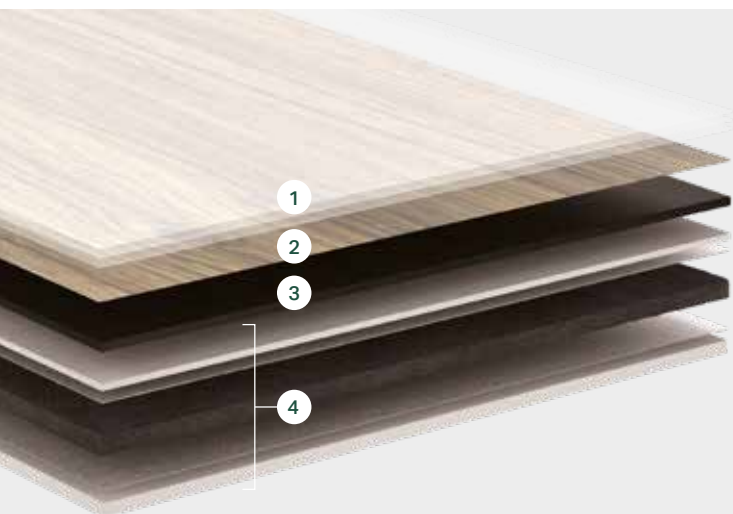

PERGO RIGID VINYL

- 1 Superior Protective top layer for scratch, stain and wear resistance – extra matt for authentic look
- 2 Fine printed vinyl decor layer
- 3 Flexible vinyl layer for a sound absorbing, soft, warm and comfortable feeling
- 4 Rigid composite core that makes levelling of some subfloors unnecessary. Two glassfibre reinforced rigid layers prevent the floor from cupping.