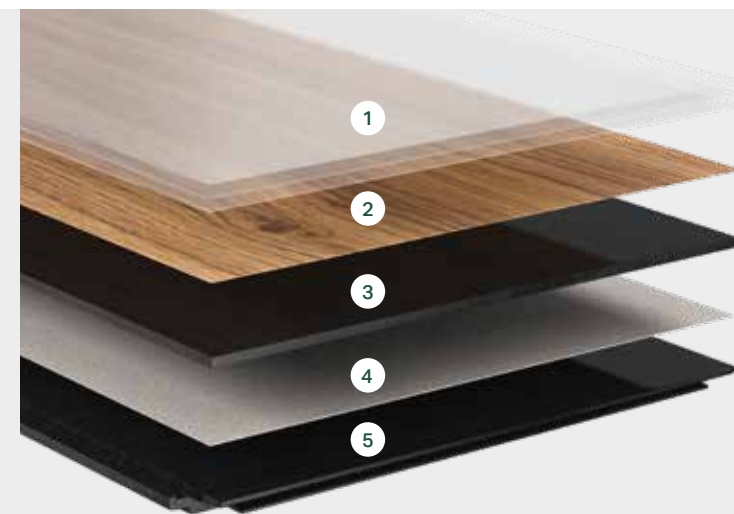

PERGO RIGID VINYL

- 1 Superior Protective top layer for scratch, stain and wear resistance – extra matt for authentic look
- 2 Fine printed vinyl decor layer
- 3 Flexible vinyl layer for a sound absorbing, soft, warm and comfortable feeling
- 4 Rigid composite core that makes levelling of some subfloors unnecessary. Two glassfibre reinforced rigid layers prevent the floor from cupping.